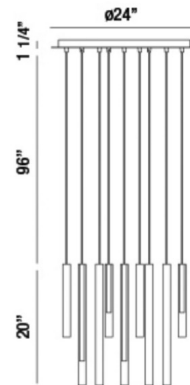

CLICK TO VIEW PRODUCT

Notes: