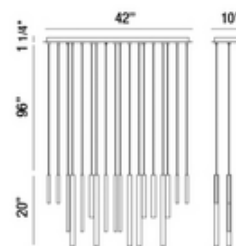

COMPANY

PROJECT

FIXTURE TYPE

APPROVED BY

DATE