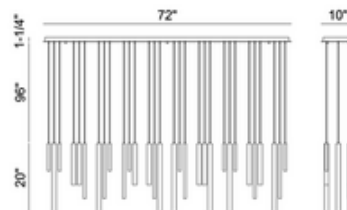

COMPANY

PROJECT

FIXTURE TYPE

APPROVED BY

DATE