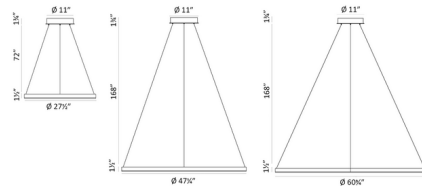

CLICK TO VIEW PRODUCT

Notes: