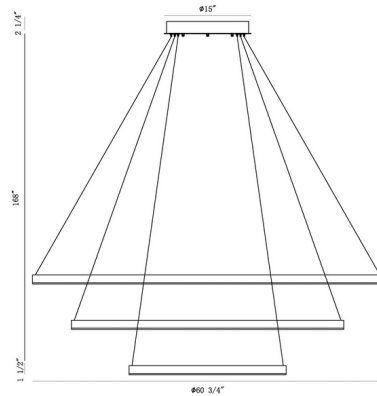

CLICK TO VIEW PRODUCT

Notes: