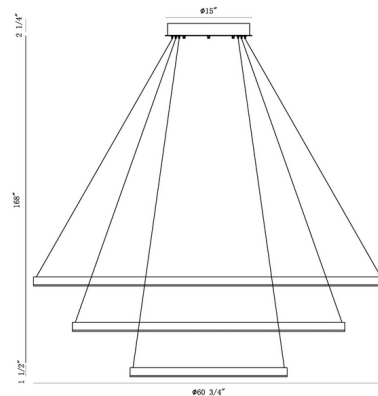

CLICK TO VIEW PRODUCT