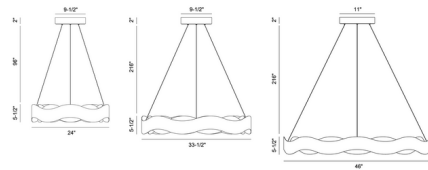

CLICK TO VIEW PRODUCT

Notes: