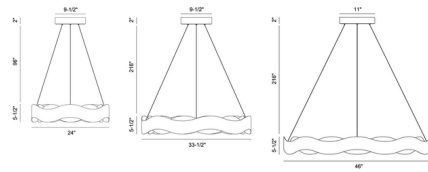

CLICK TO VIEW PRODUCT

Notes: