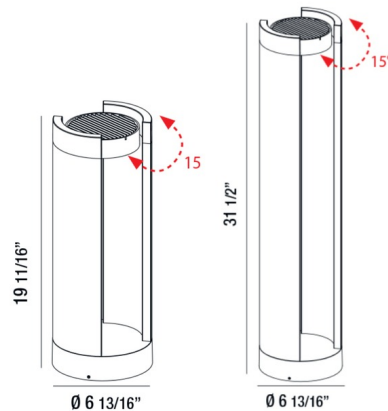

By Eurofase

Description

The 31922 / 31923 Outdoor Bollard features a cylindrical form finished in Graphite Grey, with an open center and an adjustable spotlight-like light source that can be adjusted to have light positioned where you need it. Available in two sizes. This fixture comes with hardward allowing it to be mounted to concrete. ETL listed for wet locations.

Specifications

COLOR	N/A
BODY FINISH	Graphite Grey
WATTAGE	15W
DIMMER	Not Dimmable
DIMENSIONS	6.81"W x 19.69"H
INTEGRATED LED MODULE	1 x LED/15W/120V LED
COUNTRY OF ORIGIN	China

Technical Information

COLOR RENDERING	80 CRI
LAMP COLOR	3000K
LUMENS/WATT	48.00
LUMINOUS FLUX	720 lumens

Shown in graphite grey

CLICK TO VIEW PRODUCT

Notes: