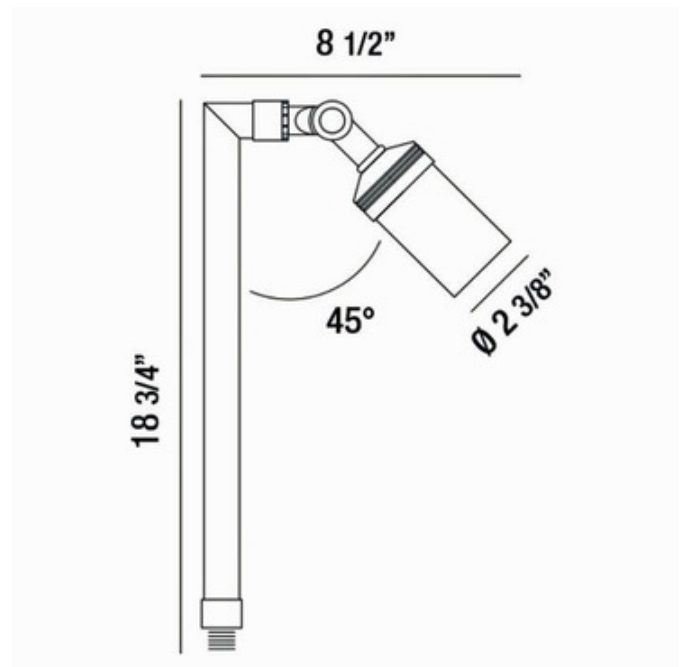

Technical Information

LUMINOUS FLUX	300 lumens
LUMENS/WATT	150.00
LAMP COLOR	2700K
COLOR RENDERING	80 CRI

SPEC # EUF586262