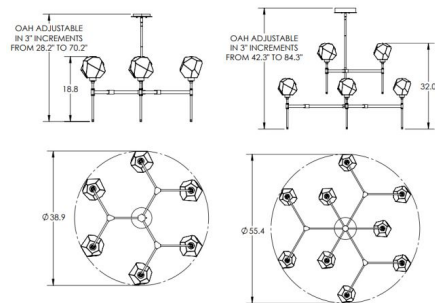

Shown in heritage brass / bronze

Specifications

COLOR	Bronze
BODY FINISH	Heritage Brass
WATTAGE	31.2W
DIMMER	Low Voltage Electronic
DIMENSIONS	38.9"W x 18.8"H
INTEGRATED LED MODULE	6 x LED/5.2W/120V LED
COUNTRY OF ORIGIN	United States

Technical Information

PRODUCT DIMENSIONS	Adjustable in 3 inch increments from 28.2" - 70.2"
COLOR RENDERING	93 CRI
LAMP COLOR	2700K
LUMENS/WATT	206.73
LUMINOUS FLUX	1075 lumens

CLICK TO VIEW PRODUCT

Notes: