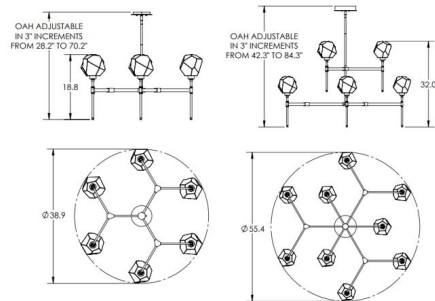

### Specifications

COLOR	Bronze
BODY FINISH	Heritage Brass
WATTAGE	31.2W
DIMMER	Low Voltage Electronic
DIMENSIONS	38.9"W x 18.8"H
INTEGRATED LED MODULE	6 x LED/5.2W/120V LED
COUNTRY OF ORIGIN	United States

### Technical Information

PRODUCT DIMENSIONS	Adjustable in 3 inch increments from 28.2" - 70.2"
COLOR RENDERING	93 CRI
LAMP COLOR	2700K
LUMENS/WATT	206.73
LUMINOUS FLUX	1075 lumens

CLICK TO VIEW PRODUCT