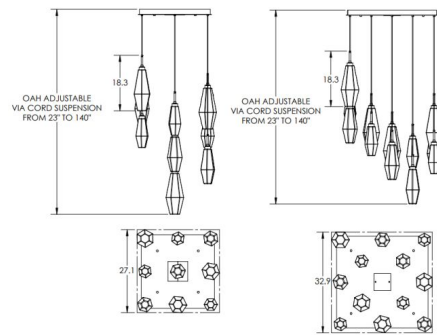

CLICK TO VIEW PRODUCT

Notes: