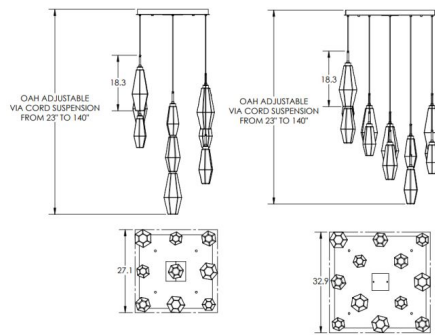

CLICK TO VIEW PRODUCT

Notes: