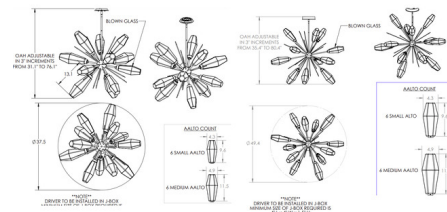

Description

The Aalto Starburst Chandelier features LED-lit hand-blown glass shades that are meticulously crafted by Hammerton artisans. The fixture gives a nod to an organic midcentury modern aesthetic that exudes casual sophistication. Each shade takes the place of a traditional bulb and unfolds with striking illumination. The finished look is relaxed, soft and unique. Canopy: 6/7 inch diameter.

Shown in beige silver / optic ribbed bronze

Specifications

COLOR	Optic Ribbed Bronze
BODY FINISH	Beige Silver
WATTAGE	21W
DIMMER	Low Voltage Electronic
DIMENSIONS	37.5"W x 31.1"H
INTEGRATED LED MODULE	12 x LED/1.75W/120V LED
COUNTRY OF ORIGIN	United States

Technical Information

PRODUCT DIMENSIONS	Adjustable in 3 inch increments from 35.4" - 80.4"
COLOR RENDERING	93 CRI
LAMP COLOR	2700K
LUMENS/WATT	894.29
LUMINOUS FLUX	1565 lumens

CLICK TO VIEW PRODUCT

Notes: