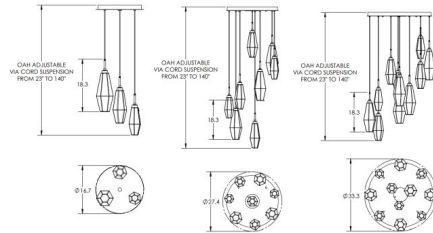

CLICK TO VIEW PRODUCT

Notes: