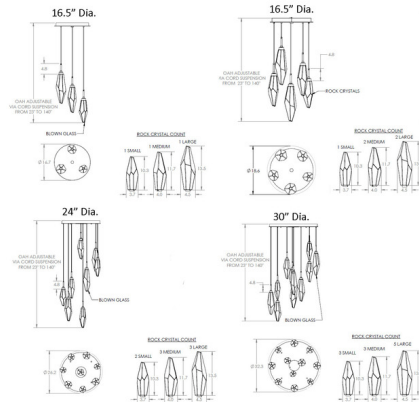

CLICK TO VIEW PRODUCT

Notes: