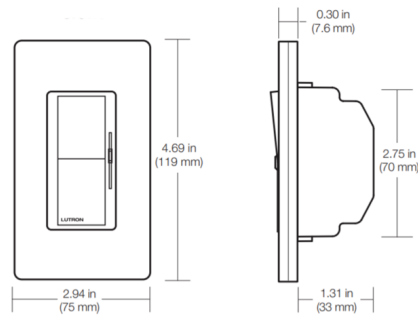

By Lutron

Description

The Diva 300W Electronic Low Voltage (ELV) Single Pole Dimmer features a large paddle switch with a linear slide dimmer. Available in gloss and satin finishes. Built in soft glow nightlight which is visible best on lighter finishes. Requires neutral wire connection. Not UL listed for LED loads. Note: Claro designer wall plates sold separately.

Shown in satin biscuit

Specifications

COLOR	N/A
BODY FINISH	Satin Biscuit
WATTAGE	300W
DIMMER	Low Voltage Electronic
DIMENSIONS	2.94"W x 4.69"H x 1.31"D
BULB	N/A
COUNTRY OF ORIGIN	United States

CLICK TO VIEW PRODUCT