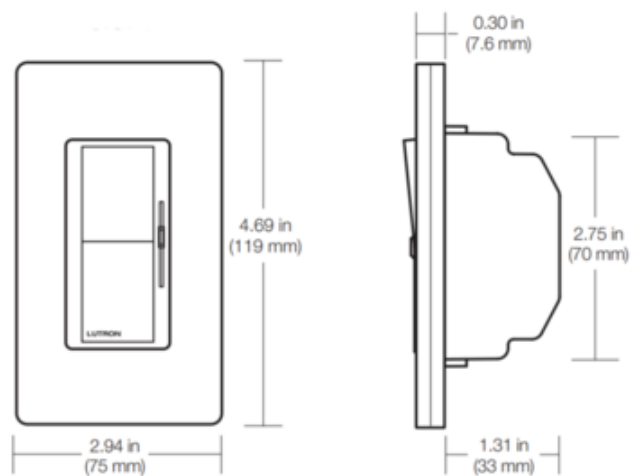

BRAND

Lutron

DESCRIPTION

The Diva 300W Electronic Low Voltage (ELV) Single Pole Dimmer features a large paddle switch with a linear slide dimmer. Available in gloss and satin finishes. Built in soft glow nightlight which is visible best on lighter finishes. Requires neutral wire connection. Note: Claro designer wall plates sold separately.

Shown in: Satin Biscuit

SHADE COLOR	N/A
BODY FINISH	Satin Biscuit
WATTAGE	300W
DIMMER	Low Voltage Electronic
DIMENSIONS	2.94"W x 4.69"H x 1.31"D
LAMP	N/A

SPEC # LUT5868

COMPANY	PROJECT	FIXTURE TYPE	APPROVED BY	DATE