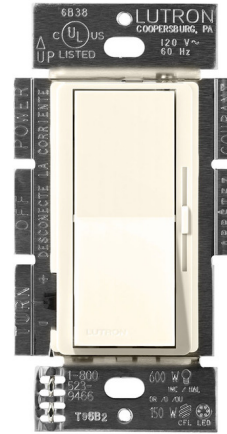

# Lightology

lightology.com  
866-954-4489  
04-15-26

Project: \_\_\_\_\_

Company: \_\_\_\_\_

Location: \_\_\_\_\_ Fixture Type: \_\_\_\_\_

SPEC #: **LUT5868**

Approved On: \_\_\_\_\_ Approved By: \_\_\_\_\_

## Diva 300W Electronic Low Voltage Single Pole Dimmer

By Lutron

### Description

The Diva 300W Electronic Low Voltage (ELV) Single Pole Dimmer features a large paddle switch with a linear slide dimmer. Available in gloss and satin finishes. Built in soft glow nightlight which is visible best on lighter finishes. Requires neutral wire connection. Not UL listed for LED loads. Note: Claro designer wall plates sold separately.

### Specifications

COLOR	N/A
BODY FINISH	Satin Biscuit
WATTAGE	300W
DIMMER	Low Voltage Electronic
DIMENSIONS	2.94"W x 4.69"H x 1.31"D
BULB	N/A
COUNTRY OF ORIGIN	United States

CLICK TO VIEW PRODUCT

Notes: