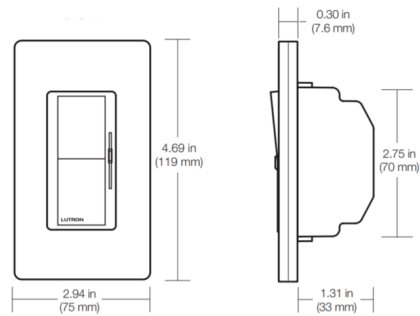

### Description

The Diva 300W Electronic Low Voltage (ELV) Single Pole Dimmer features a large paddle switch with a linear slide dimmer. Available in gloss and satin finishes. Built in soft glow nightlight which is visible best on lighter finishes. Requires neutral wire connection. Not UL listed for LED loads. Note: Claro designer wall plates sold separately.

### Specifications

COLOR	N/A
BODY FINISH	Satin Biscuit
WATTAGE	300W
DIMMER	Low Voltage Electronic
DIMENSIONS	2.94"W x 4.69"H x 1.31"D
BULB	N/A
COUNTRY OF ORIGIN	United States

CLICK TO VIEW PRODUCT

Notes: