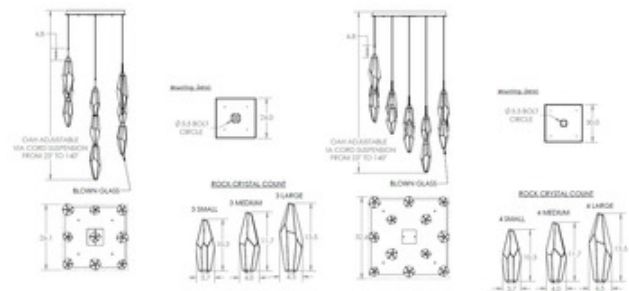

COMPANY	PROJECT	FIXTURE TYPE	APPROVED BY	DATE