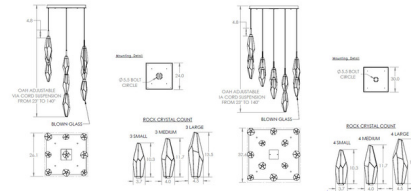

Description

The Rock Crystal Square Multi Light Pendant offers a balance of traditional and modern design by capturing the raw beauty of natural rock quartz of artisan blown glass and pairing it with an aluminum frame. Place this eye catching beauty where ever you want added glam. Available in 9 and 12 light options. Note: Both options require a special rated junction box for fixtures weighing over 50 pounds.

Shown in heritage brass / chilled amber

Specifications

COLOR	Chilled Amber
BODY FINISH	Heritage Brass
WATTAGE	46.8W
DIMMER	Low Voltage Electronic
DIMENSIONS	26.1"W x 23"H
INTEGRATED LED MODULE	9 x LED/5.2W/120V LED
COUNTRY OF ORIGIN	United States

Technical Information

PRODUCT DIMENSIONS	Adjustable Cable Lengths: 120"
COLOR RENDERING	93 CRI
LAMP COLOR	2700K
LUMENS/WATT	592.31
LUMINOUS FLUX	3080 lumens

CLICK TO VIEW PRODUCT

Notes: