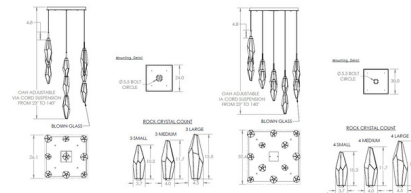

Description

The Rock Crystal Square Multi Light Pendant offers a balance of traditional and modern design by capturing the raw beauty of natural rock quartz of artisan blown glass and pairing it with an aluminum frame. Place this eye catching beauty where ever you want added glam. Available in 9 and 12 light options. Note: Both options require a special rated junction box for fixtures weighing over 50 pounds.

Shown in heritage brass / chilled amber

Specifications

COLOR	Chilled Amber
BODY FINISH	Heritage Brass
WATTAGE	46.8W
DIMMER	Low Voltage Electronic
DIMENSIONS	26.1"W x 23"H
INTEGRATED LED MODULE	9 x LED/5.2W/120V LED
COUNTRY OF ORIGIN	United States

Technical Information

PRODUCT DIMENSIONS	Adjustable Cable Lengths: 120"
COLOR RENDERING	93 CRI
LAMP COLOR	2700K
LUMENS/WATT	592.31
LUMINOUS FLUX	3080 lumens

CLICK TO VIEW PRODUCT

Notes: