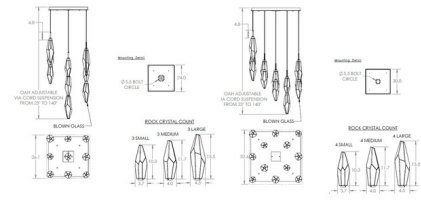

### Description

The Rock Crystal Square Multi Light Pendant offers a balance of traditional and modern design by capturing the raw beauty of natural rock quartz of artisan blown glass and pairing it with an aluminum frame. Place this eye catching beauty where ever you want added glam. Available in 9 and 12 light options. Note: Both options require a special rated junction box for fixtures weighing over 50 pounds.

### Specifications

COLOR	Chilled Amber
BODY FINISH	Heritage Brass
WATTAGE	46.8W
DIMMER	Low Voltage Electronic
DIMENSIONS	26.1"W x 23"H
INTEGRATED LED MODULE	9 x LED/5.2W/120V LED
COUNTRY OF ORIGIN	United States

### Technical Information

PRODUCT DIMENSIONS	Adjustable Cable Lengths: 120"
COLOR RENDERING	93 CRI
LAMP COLOR	2700K
LUMENS/WATT	592.31
LUMINOUS FLUX	3080 lumens

CLICK TO VIEW PRODUCT

Notes: