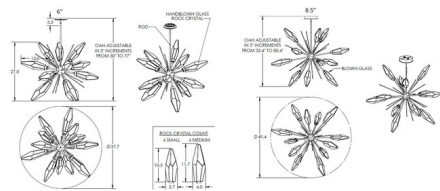

Specifications

COLOR	Chilled Amber
BODY FINISH	Gilded Brass
WATTAGE	21W
DIMMER	Low Voltage Electronic
DIMENSIONS	37.7"W x 27"H
INTEGRATED LED MODULE	12 x LED/1.75W/120V LED
COUNTRY OF ORIGIN	United States

Technical Information

PRODUCT DIMENSIONS	Adjustable in 3 inch increments from 30" - 77"
COLOR RENDERING	93 CRI
LAMP COLOR	2700K
LUMENS/WATT	894.29
LUMINOUS FLUX	1565 lumens

Shown in gilded brass / chilled amber