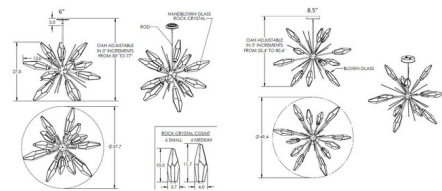

Shown in matte black / chilled smoke

Specifications

COLOR	Chilled Smoke
BODY FINISH	Matte Black
WATTAGE	21W
DIMMER	Low Voltage Electronic
DIMENSIONS	37.7"W x 27"H
INTEGRATED LED MODULE	12 x LED/1.75W/120V LED