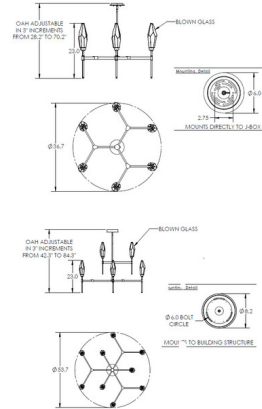

### Specifications

COLOR	Chilled Amber
BODY FINISH	Matte Black
WATTAGE	16W
DIMMER	Low Voltage Electronic
DIMENSIONS	36.7"W x 23"H
INTEGRATED LED MODULE	6 x LED/2.67W/120V LED