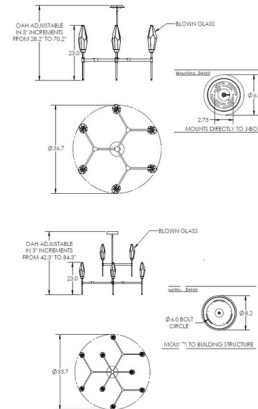

Shown in matte black / chilled amber

Specifications

COLOR	Chilled Amber
BODY FINISH	Matte Black
WATTAGE	16W
DIMMER	Low Voltage Electronic
DIMENSIONS	36.7\"W x 23\"H
INTEGRATED LED MODULE	6 x LED/2.67W/120V LED