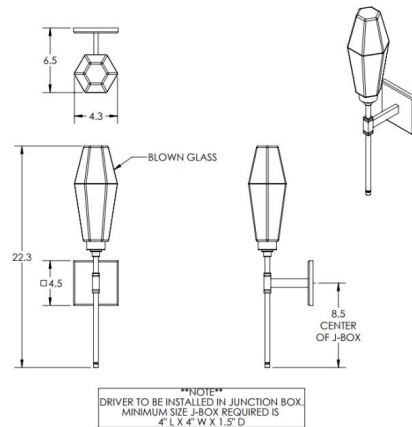

CLICK TO VIEW PRODUCT

Notes: