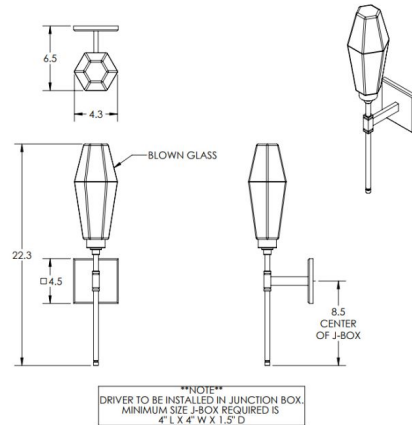

CLICK TO VIEW PRODUCT

Notes: