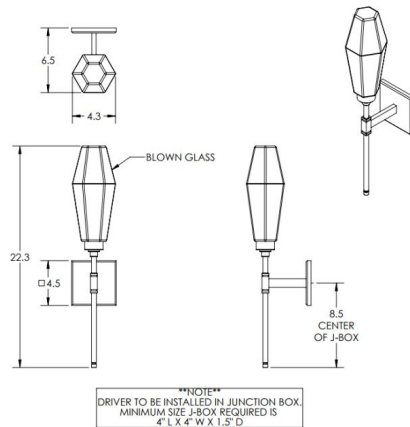

CLICK TO VIEW PRODUCT

Notes: