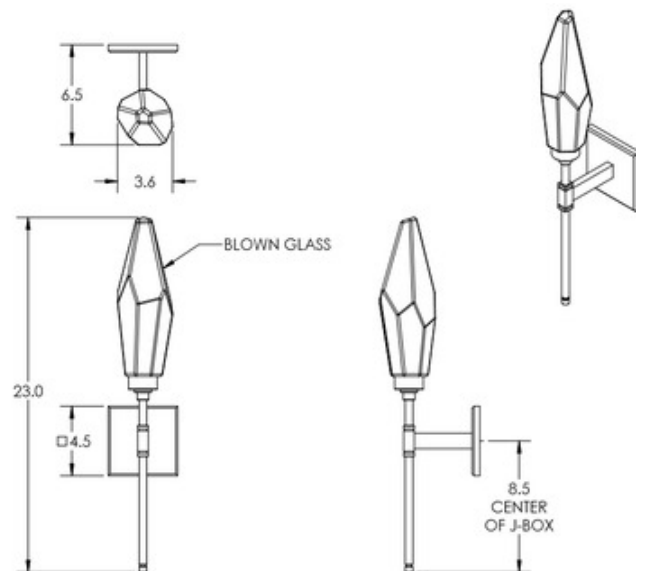

BRAND

Hammerton Studio

DESCRIPTION

The Rock Crystal Wall Sconce offers a balance of traditional and modern design by capturing the beauty of artisan blown glass and pairing it with an aluminum frame. Place this eye catching beauty where ever you want added glam.

Shown in: Metallic Beige Silver / Chilled Clear

SHADE COLOR	Chilled Clear
BODY FINISH	Metallic Beige Silver
WATTAGE	5.2W
DIMMER	Low Voltage Electronic
DIMENSIONS	4.5"W x 23"H x 6.5"D
LAMP	1 x LED/5.2W/120V LED

Technical Information

LUMINOUS FLUX	340 lumens
LUMENS/WATT	65.38
LAMP COLOR	2700 K
COLOR RENDERING	93 CRI

ITEM NUMBER HMR587103

****NOTE****
DRIVER TO BE INSTALLED IN JUNCTION BOX.
MINIMUM SIZE J-BOX REQUIRED IS
4" L X 4" W X 1.5" D