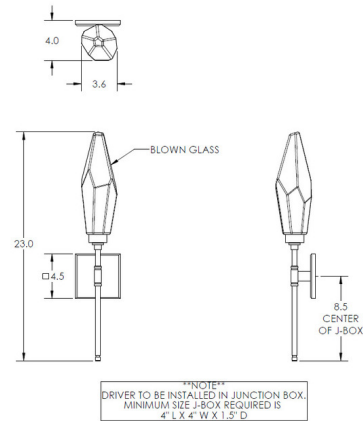

Specifications

COLOR Chilled Clear
BODY FINISH Beige Silver
WATTAGE 5.2W
DIMMER Low Voltage Electronic
DIMENSIONS 4.5"W x 23"H x 6.5"D
INTEGRATED LED MODULE 1 x LED/5.2W/120V LED
COUNTRY OF ORIGIN United States

Technical Information

PRODUCT DIMENSIONS Backplate: 4.5" Sq.
COLOR RENDERING 93 CRI
LAMP COLOR 2700K
LUMENS/WATT 65.38
LUMINOUS FLUX 340 lumens

Shown in beige silver / chilled clear

CLICK TO VIEW PRODUCT