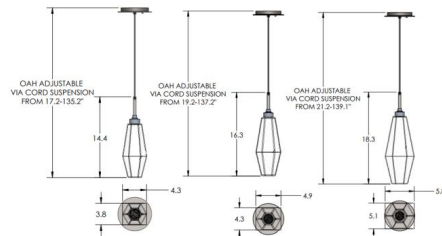

CLICK TO VIEW PRODUCT

Notes: