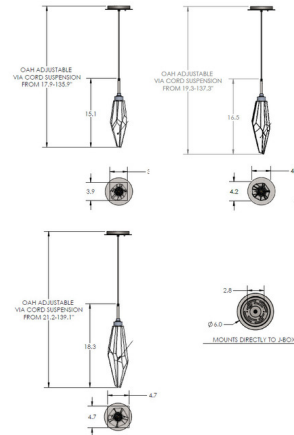

Lightology

lightology.com
866-954-4489
05-24-26

Project: _____

Company: _____

Location: _____ Fixture Type: _____

SPEC #: **HMR587206**

Approved On: _____ Approved By: _____

Rock Crystal Pendant By Hammerton Studio

Description

The Rock Crystal Pendant offers a balance of traditional and modern design by capturing the beauty of artisan blown glass and pairing it with an aluminum frame. Place this eye catching beauty where ever you want added glam. Available in three sizes with 2700K or 3000K color temperature options.

Specifications

COLOR . . . . . Chilled Bronze
BODY FINISH . . . . . Beige Silver
WATTAGE 5.2W
DIMMER . . . . . Low Voltage Electronic
DIMENSIONS . . . . . 4.2"W x 16.5"H
INTEGRATED LED MODULE . . . . . 1 x LED/5.2W/120V LED

Technical Information

PRODUCT DIMENSIONS . . . . . Max Overall Height: 137.3"
COLOR RENDERING . . . . . 93 CRI
LAMP COLOR 2700K
LUMENS/WATT 65.38
LUMINOUS FLUX . . . . . 340 lumens

CLICK TO VIEW PRODUCT

Notes: