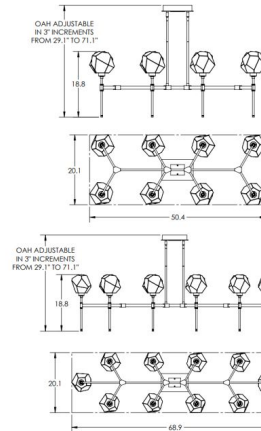

Lightology

lightology.com
866-954-4489
04-13-26

Project: _____

Company: _____

Location: _____ Fixture Type: _____

SPEC #: **HMR587274**

Approved On: _____ Approved By: _____

Gem Belvedere Linear Chandelier By Hammerton Studio

Shown in matte black / smoke

Specifications

COLOR	Smoke
BODY FINISH	Matte Black
WATTAGE	41.6W
DIMMER	Low Voltage Electronic
DIMENSIONS	50.4"L x 20.1"W x 18.8"H
INTEGRATED LED MODULE	8 x LED/5.2W/120V LED
COUNTRY OF ORIGIN	United States

Technical Information

PRODUCT DIMENSIONS	Adjustable in 3 inch increments from 29.1" - 71.1"
COLOR RENDERING	93 CRI
LAMP COLOR	2700K
LUMENS/WATT	525.96
LUMINOUS FLUX	2735 lumens

CLICK TO VIEW PRODUCT

Notes: