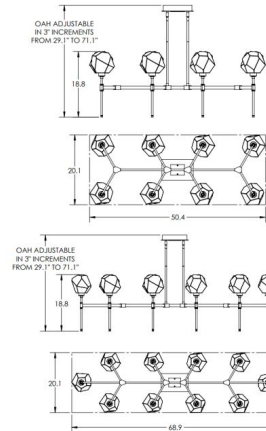

Lightology

lightology.com
866-954-4489
06-04-26

Project: _____

Company: _____

Location: _____ Fixture Type: _____

SPEC #: **HMR587274**

Approved On: _____ Approved By: _____

Gem Belvedere Linear Chandelier By Hammerton Studio

Shown in matte black / smoke

Specifications

COLOR	Smoke
BODY FINISH	Matte Black
WATTAGE	41.6W
DIMMER	Low Voltage Electronic
DIMENSIONS	50.4"L x 20.1"W x 18.8"H
INTEGRATED LED MODULE	8 x LED/5.2W/120V LED
COUNTRY OF ORIGIN	United States

Technical Information

PRODUCT DIMENSIONS	Adjustable in 3 inch increments from 29.1" - 71.1"
COLOR RENDERING	93 CRI
LAMP COLOR	2700K
LUMENS/WATT	525.96
LUMINOUS FLUX	2735 lumens

CLICK TO VIEW PRODUCT

Notes: