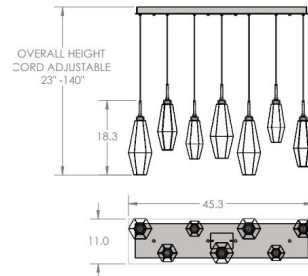

CLICK TO VIEW PRODUCT

Notes: