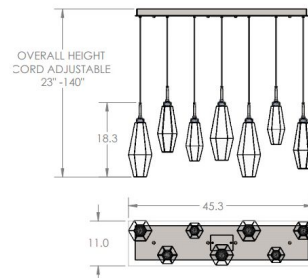

CLICK TO VIEW PRODUCT

Notes: