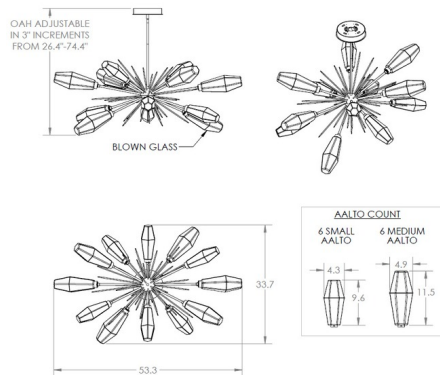

Specifications

COLOR Optic Ribbed Bronze
BODY FINISH Gilded Brass
WATTAGE 21W
DIMMER Low Voltage Electronic
DIMENSIONS 53.3"W x 26.4"H x 33.7"D
INTEGRATED LED MODULE 12 x LED/1.75W/120V LED
COUNTRY OF ORIGIN United States

Technical Information

PRODUCT DIMENSIONS Adjustable in 3 inch increments from 26.4" - 74.4"
COLOR RENDERING 93 CRI
LAMP COLOR 2700K
LUMENS/WATT 894.29
LUMINOUS FLUX 1565 lumens

Shown in gilded brass / optic ribbed bronze