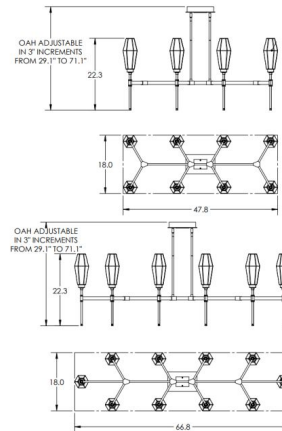

Specifications

COLOR	Optic Ribbed Amber
BODY FINISH	Matte Black
WATTAGE	41.6W
DIMMER	Low Voltage Electronic
DIMENSIONS	47.8"L x 18"W x 22.3"H
INTEGRATED LED MODULE	8 x LED/5.2W/120V LED
COUNTRY OF ORIGIN	United States

Technical Information

PRODUCT DIMENSIONS	Adjustable in 3 inch increments from 29.1" - 71.7"
COLOR RENDERING	93 CRI
LAMP COLOR	2700K
LUMENS/WATT	525.96
LUMINOUS FLUX	2735 lumens

Shown in matte black / optic ribbed amber