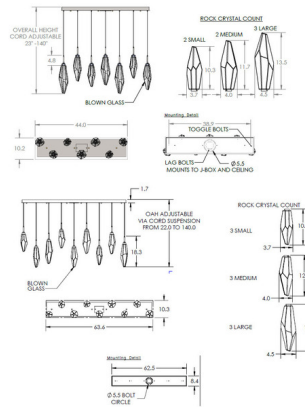

Specifications

COLOR Chilled Clear
 BODY FINISH Gilded Brass
 WATTAGE 36.4W
 DIMMER Low Voltage Electronic
 DIMENSIONS 44"L x 10.2"W x 23"H
 INTEGRATED LED MODULE 7 x LED/5.2W/120V LED

Technical Information

PRODUCT DIMENSIONS Max Adjustable Overall Height: 140"
 COLOR RENDERING 93 CRI
 LAMP COLOR 2700K
 LUMENS/WATT 460.58
 LUMINOUS FLUX 2395 lumens

Shown in gilded brass / chilled clear

CLICK TO VIEW PRODUCT