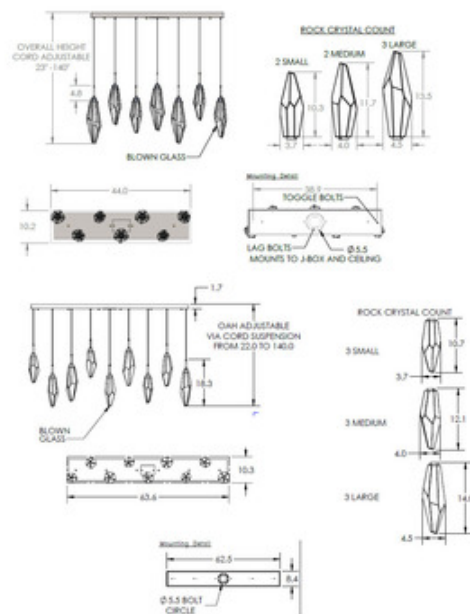

BRAND

Hammerton Studio

DESCRIPTION

The Rock Crystal Linear Multi Light Pendant offers a balance of traditional and modern design by capturing the beauty of artisan blown glass and pairing it with an aluminum frame. Place this eye catching beauty where ever you want added glam. Available in 7 and 9 light options.

Shown in: Gilded Brass / Chilled Clear

SHADE COLOR	Chilled Clear
BODY FINISH	Gilded Brass
WATTAGE	36.4W
DIMMER	Low Voltage Electronic
DIMENSIONS	44"L x 10.2"W x 23"H
INTEGRATED LED MODULE	
LAMP	7 x LED/5.2W/120V LED

Technical Information

LUMINOUS FLUX	2395 lumens
LUMENS/WATT	460.58
LAMP COLOR	2700K
COLOR RENDERING	93 CRI

SPEC # HMR587611

COMPANY	PROJECT	FIXTURE TYPE	APPROVED BY	DATE