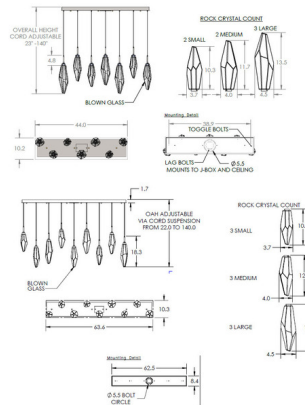

Specifications

COLOR Chilled Clear
 BODY FINISH Gilded Brass
 WATTAGE 36.4W
 DIMMER Low Voltage Electronic
 DIMENSIONS 44"L x 10.2"W x 23"H
 INTEGRATED LED MODULE 7 x LED/5.2W/120V LED

Technical Information

PRODUCT DIMENSIONS Max Adjustable Overall Height: 140"
 COLOR RENDERING 93 CRI
 LAMP COLOR 2700K
 LUMENS/WATT 460.58
 LUMINOUS FLUX 2395 lumens

Shown in gilded brass / chilled clear

CLICK TO VIEW PRODUCT