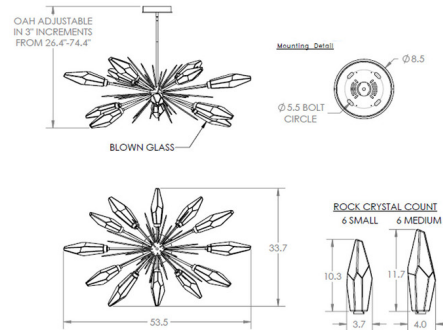

Specifications

COLOR	Chilled Clear
BODY FINISH	Gilded Brass
WATTAGE	21W
DIMMER	Low Voltage Electronic
DIMENSIONS	53.5"W x 26.4"H x 33.7"D
INTEGRATED LED MODULE	12 x LED/1.75W/120V LED
COUNTRY OF ORIGIN	United States

Technical Information

PRODUCT DIMENSIONS	Min/Max Adj Overall Height: 26.4" - 74.4"
COLOR RENDERING	93 CRI
LAMP COLOR	2700K
LUMENS/WATT	894.29
LUMINOUS FLUX	1565 lumens

Shown in gilded brass / chilled clear