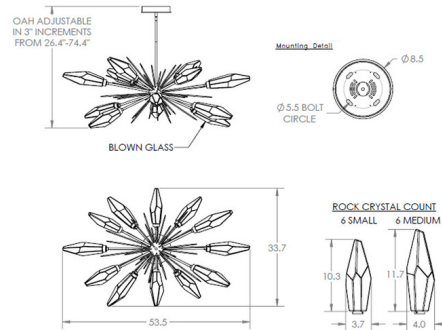

Specifications

COLOR	Chilled Clear
BODY FINISH	Gilded Brass
WATTAGE	21W
DIMMER	Low Voltage Electronic
DIMENSIONS	53.5"W x 26.4"H x 33.7"D
INTEGRATED LED MODULE	12 x LED/1.75W/120V LED
COUNTRY OF ORIGIN	United States

Technical Information

PRODUCT DIMENSIONS	Min/Max Adj Overall Height: 26.4" - 74.4"
COLOR RENDERING	93 CRI
LAMP COLOR	2700K
LUMENS/WATT	894.29
LUMINOUS FLUX	1565 lumens

Shown in gilded brass / chilled clear