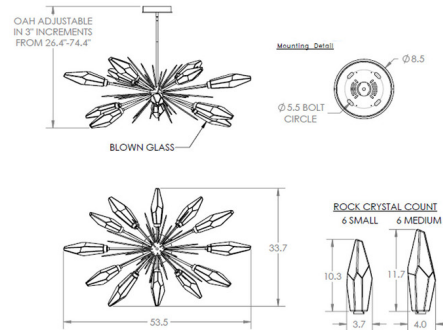

### Specifications

COLOR	Chilled Clear
BODY FINISH	Gilded Brass
WATTAGE	21W
DIMMER	Low Voltage Electronic
DIMENSIONS	53.5"W x 26.4"H x 33.7"D
INTEGRATED LED MODULE	12 x LED/1.75W/120V LED
COUNTRY OF ORIGIN	United States

### Technical Information

PRODUCT DIMENSIONS	Min/Max Adj Overall Height: 26.4" - 74.4"
COLOR RENDERING	93 CRI
LAMP COLOR	2700K
LUMENS/WATT	894.29
LUMINOUS FLUX	1565 lumens

Shown in gilded brass / chilled clear