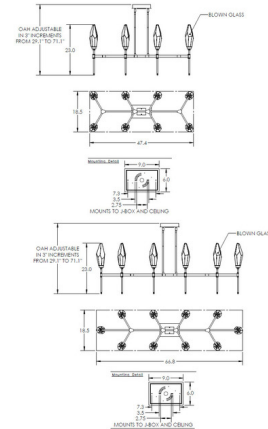

Specifications

COLOR Chilled Clear
 BODY FINISH Matte Black
 WATTAGE 42W
 DIMMER Low Voltage Electronic
 DIMENSIONS 47.4"L x 18.5"W x 23"H
 INTEGRATED LED MODULE 8 x LED/5.25W/120V LED
 COUNTRY OF ORIGIN United States

Technical Information

PRODUCT DIMENSIONS Min/Max Adj Overall Height: 29.1" - 71.1"
 COLOR RENDERING 93 CRI
 LAMP COLOR 2700K
 LUMENS/WATT 520.95
 LUMINOUS FLUX 2735 lumens

Shown in matte black / chilled clear