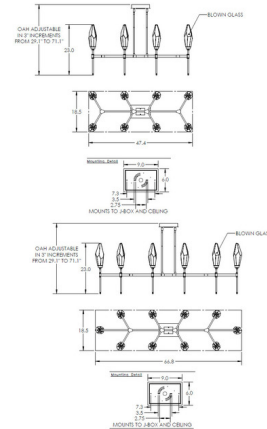

CLICK TO VIEW PRODUCT

Notes: