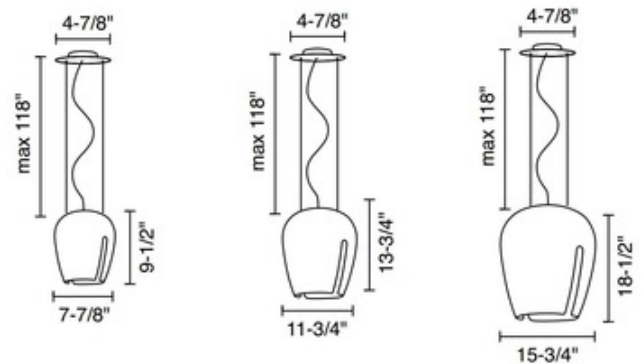

**BRAND**

Molto Luce

**DESCRIPTION**

The Zita Pendant offers retro style, featuring a precision press-formed aluminium shade with a painted surface and slit details for added luminescence. Available with a White Outer/Melon Inner, White Outer/White Inner, or Black Outer/White Inner in three sizes. Small: One 60 watt max 120 volt medium base bulb is required, but not included. 7.87 inch width x 9.5 inch height x 127.5 inch maximum length. Medium: One 100 watt max 120 volt medium base bulb is required, but not included. 11.75 inch width x 13.75 inch height x 131.75 inch maximum length. Large: One 150 watt max 120 volt medium base bulb is required, but not included. 15.75 inch width x 18.5 inch height x 136.5 inch maximum length. Suitable for dry and damp locations. ETL and UL listed.

*Shown in: White Outer/Melon Inner*

<b>SHADE COLOR</b>	N/A
<b>BODY FINISH</b>	White Outer/Melon Inner
<b>WATTAGE</b>	43W
<b>DIMMER</b>	Standard 120V
<b>DIMENSIONS</b>	127.5"L x 7.87"W x 9.5"H
<b>LAMP</b>	1 x A19/Medium (E26)/43W/120V Incandescent 1 x A19/Medium (E26)/120V LED