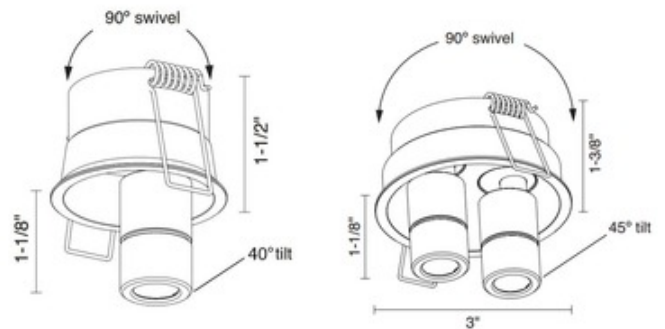

BRAND Molto Luce

DESCRIPTION

The Ride Spot Semi Recessed Ceiling Light is a semi-recessed adjustable mini-spot head, featuring a 40 degree tilt and a 90 degree swivel. Choice of one or two lights in White, or Black finish. NOTE: 3V, 700 mA constant current Remote LED driver required, but not included.

SHADE COLOR	N/A
BODY FINISH	White
WATTAGE	4W
DIMMER	0-10V
DIMENSIONS	2.12"W x 1.12"H
INTEGRATED LED MODULE	
LAMP	1 x LED/4W/120V LED

Technical Information

LUMINOUS FLUX	150 lumens
LUMENS/WATT	37.50
LAMP COLOR	3000K
COLOR RENDERING	90 CRI
BEAM ANGLE	21°

SPEC # MOL588149

COMPANY	PROJECT	FIXTURE TYPE	APPROVED BY	DATE