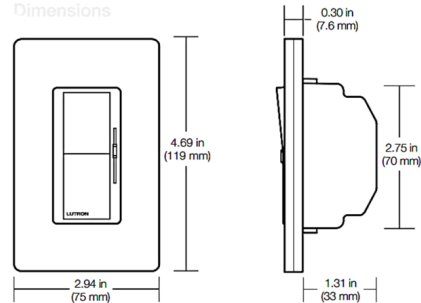

### Description

The Diva 600W Magnetic Low Voltage (MLV) Dimmer features a large paddle switch with a linear-slide dimmer. Available in satin and gloss finishes. Designed for use in single pole applications. For 3-way and 4-way applications use Claro switches, sold separately. 450 watt maximum lamp load based on assumed 20% transformer loss. Features a built-in soft glow nightlight. The nightlight is best visible on the lighter color finishes. Note: Claro designer wall plates sold separately.

### Dimensions

**Note:** Requires a U.S. wallbox 2½ in (64 mm) deep minimum. Overall width and height dimensions shown are with a Claro wallplate (sold separately).

### Specifications

COLOR	N/A
BODY FINISH	Satin Biscuit
WATTAGE	450W
DIMMER	Low Voltage Magnetic
DIMENSIONS	2.94"W x 4.69"H x 1.31"D
BULB	N/A
COUNTRY OF ORIGIN	United States

CLICK TO VIEW PRODUCT

Notes: