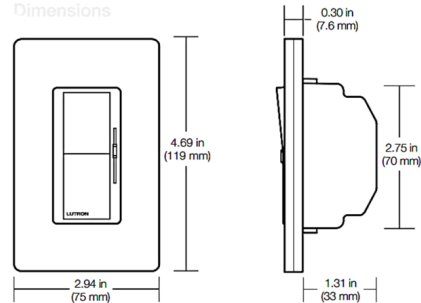

### Description

The Diva 600W Magnetic Low Voltage (MLV) Dimmer features a large paddle switch with a linear-slide dimmer. Available in satin and gloss finishes. Designed for use in single pole applications. For 3-way and 4-way applications use Claro switches, sold separately. 450 watt maximum lamp load based on assumed 20% transformer loss. Features a built-in soft glow nightlight. The nightlight is best visible on the lighter color finishes. Note: Claro designer wall plates sold separately.

### Dimensions

**Note:** Requires a U.S. wallbox 2½ in (64 mm) deep minimum. Overall width and height dimensions shown are with a Claro wallplate (sold separately).

### Specifications

COLOR	.....	N/A
BODY FINISH	.....	Satin Biscuit
WATTAGE	.....	450W
DIMMER	.....	Low Voltage Magnetic
DIMENSIONS	.....	2.94"W x 4.69"H x 1.31"D
BULB	.....	N/A
COUNTRY OF ORIGIN	.....	United States