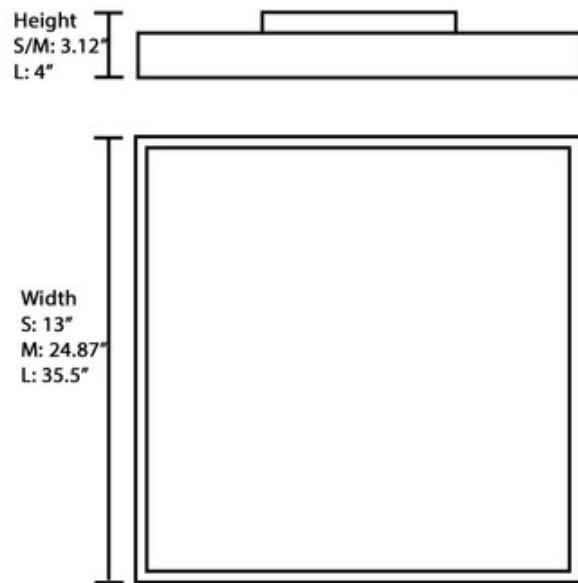

COMPANY	PROJECT	FIXTURE TYPE	APPROVED BY	DATE