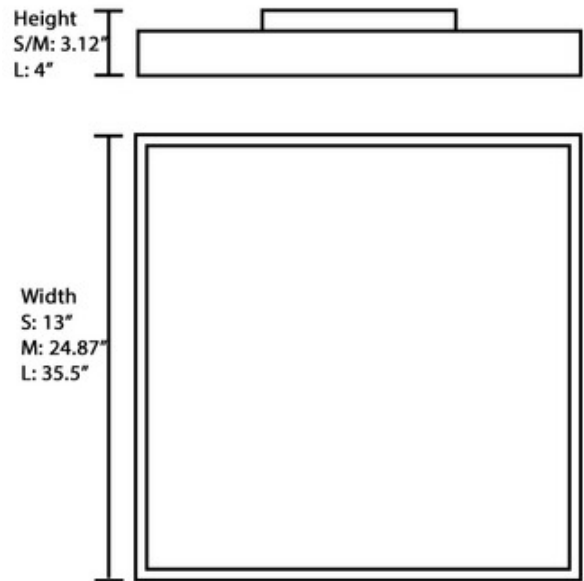

COMPANY	PROJECT	FIXTURE TYPE	APPROVED BY	DATE