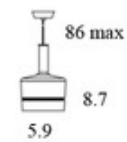

COMPANY	PROJECT	FIXTURE TYPE	APPROVED BY	DATE