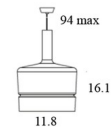

### Specifications

COLOR . . . . . Transparent  
BODY FINISH . . . . . Cement  
WATTAGE . . . . . 8W  
DIMMER . . . . . Not Dimmable  
DIMENSIONS . . . . . 86"L x 5.9"W x 8.7"H  
INTEGRATED LED MODULE . . . . . 1 x LED/8W/120V LED  
COUNTRY OF ORIGIN . . . . . Italy