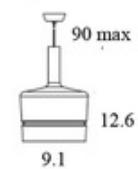

COMPANY	PROJECT	FIXTURE TYPE	APPROVED BY	DATE