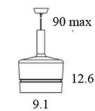

### Specifications

COLOR . . . . . Transparent  
BODY FINISH . . . . . Cement  
WATTAGE . . . . . 8W  
DIMMER . . . . . Not Dimmable  
DIMENSIONS . . . . . 86"L x 5.9"W x 8.7"H  
INTEGRATED LED MODULE . . . . . 1 x LED/8W/120V LED  
COUNTRY OF ORIGIN . . . . . Italy