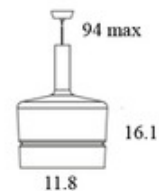

COMPANY	PROJECT	FIXTURE TYPE	APPROVED BY	DATE