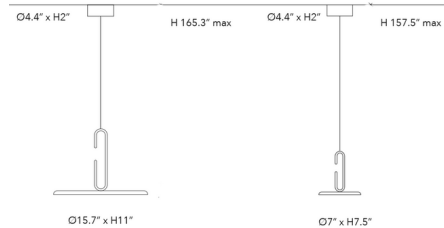

### Description

The Clip Pendant has a thin metal disc supported by an opened loop, with a cord that seems to be knotted. This unique piece is sure to draw attention where ever you hang it.

Shown in matte black canopy / matte black

### Specifications

COLOR . . . . . Matte Black  
BODY FINISH . . . . . Matte Black Canopy  
WATTAGE . . . . . 12W  
DIMMER . . . . . 0-10V  
DIMENSIONS . . . . . 7"W x 7.5"H  
INTEGRATED LED MODULE . . . . . 1 x LED/12W/120V LED  
COUNTRY OF ORIGIN . . . . . Italy