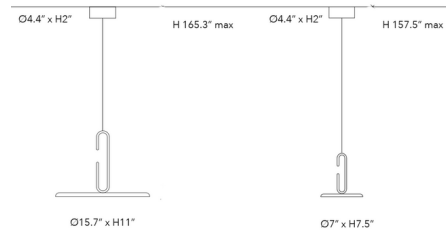

Description

The Clip Pendant has a thin metal disc supported by an opened loop, with a cord that seems to be knotted. This unique piece is sure to draw attention where ever you hang it.

Shown in matte black canopy / matte black

Specifications

COLOR Matte Black
BODY FINISH Matte Black Canopy
WATTAGE 12W
DIMMER 0-10V
DIMENSIONS 7"W x 7.5"H
INTEGRATED LED MODULE 1 x LED/12W/120V LED
COUNTRY OF ORIGIN Italy

Technical Information

LAMP COLOR 3000K
LUMENS/WATT 26.42
LUMINOUS FLUX 317 lumens