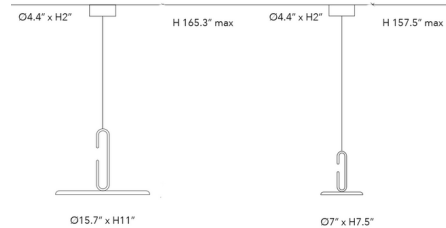

### Description

The Clip Pendant has a thin metal disc supported by an opened loop, with a cord that seems to be knotted. This unique piece is sure to draw attention where ever you hang it.

Shown in matte black canopy / matte black

### Specifications

COLOR . . . . . Matte Black  
BODY FINISH . . . . . Matte Black Canopy  
WATTAGE . . . . . 12W  
DIMMER . . . . . 0-10V  
DIMENSIONS . . . . . 7"W x 7.5"H  
INTEGRATED LED MODULE . . . . . 1 x LED/12W/120V LED  
COUNTRY OF ORIGIN . . . . . Italy