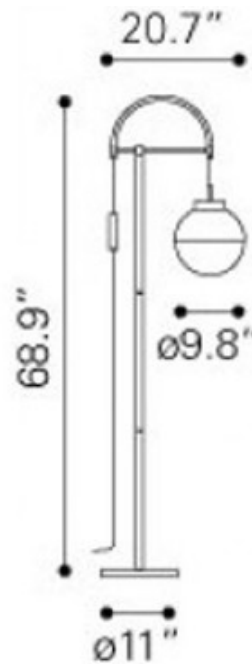

BRAND

Zuo Modern

DESCRIPTION

Waterloo Floor Lamp sets a modern mood with this iconic mid-century style piece. Frosted glass sphere combines with soft, Brushed Brass arc to double-down on contemporary design. Comes with a 12 foot cord and foot switch. UL listed.

Shown in: Brushed Bronze / Frosted

SHADE COLOR	Frosted
BODY FINISH	Brushed Bronze
WATTAGE	60W
DIMMER	Included
DIMENSIONS	20.7"W x 68.9"H
LAMP	1 x A19/Medium (E26)/60W/120V Incandescent

ITEM NUMBER ZUO589040