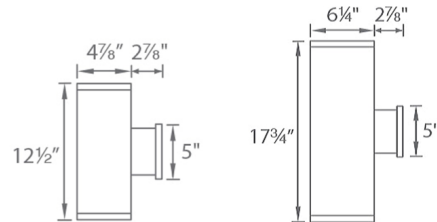

CLICK TO VIEW PRODUCT

Notes: