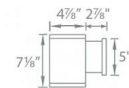

Lightology

lightology.com
866-954-4489
06-15-26

Project: _____

Company: _____

Location: _____ Fixture Type: _____

SPEC #: **WAC589170**

Approved On: _____ Approved By: _____

Tube Architectural Up or Down 6 Degree Beam Wall Light By WAC Lighting

Description

The Tube Architectural Up or Down 6 Degree Ultra Narrow Beam Outdoor Wall Light is a high performance exterior rated LED wall mount light with an appealing cylindrical profile. Features precise engineering using the latest energy efficient LED technology with built-in ultra narrow beam optic. Driver concealed within the fixture. 120-277V. Dimmable with ELV (100-5%) at 120V, or 0-10V (100-1%) at 120-277V.

Specifications

COLOR	N/A
BODY FINISH	Black
WATTAGE	11W
DIMMER	Low Voltage Electronic
DIMENSIONS	4.88"W x 7.13"H x 7.8"D
INTEGRATED LED MODULE	1 x LED/11W/120-277V LED

Technical Information

LAMP LIFE	60000 hours
BEAM ANGLE	6°
COLOR RENDERING	85 CRI
LAMP COLOR	2700K
LUMENS/WATT	11.36
LUMINOUS FLUX	125 lumens

Shown in black

DS-W505

CLICK TO VIEW PRODUCT

Notes: