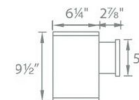

DS-W505

DS-W506