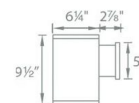

DS-W505

DS-W506