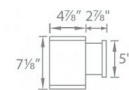

Lightology

lightology.com
866-954-4489
04-21-26

Project: _____

Company: _____

Location: _____ Fixture Type: _____

SPEC #: **WAC589170**

Approved On: _____ Approved By: _____

Tube Architectural Up or Down 6 Degree Beam Wall Light By WAC Lighting

Description

The Tube Architectural Up or Down 6 Degree Ultra Narrow Beam Outdoor Wall Light is a high performance exterior rated LED wall mount light with an appealing cylindrical profile. Features precise engineering using the latest energy efficient LED technology with built-in ultra narrow beam optic. Driver concealed within the fixture. 120-277V. Dimmable with ELV (100-5%) at 120V, or 0-10V (100-1%) at 120-277V.

Specifications

COLOR . . . . . N/A
BODY FINISH . . . . . Black
WATTAGE 11W
DIMMER . . . . . Low Voltage Electronic
DIMENSIONS . . . . . 4.88"W x 7.13"H x 7.8"D
INTEGRATED LED MODULE . . . . . 1 x LED/11W/120-277V LED

Technical Information

LAMP LIFE . . . . . 60000 hours
BEAM ANGLE . . . . . 6°
COLOR RENDERING . . . . . 85 CRI
LAMP COLOR 2700K
LUMENS/WATT 11.36
LUMINOUS FLUX . . . . . 125 lumens

Shown in black

DS-W505

CLICK TO VIEW PRODUCT

Notes: