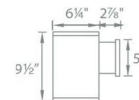

### Specifications

COLOR	N/A
BODY FINISH	Bronze
WATTAGE	11W
DIMMER	Low Voltage Electronic
DIMENSIONS	6.25"W x 9.5"H x 9.15"D
INTEGRATED LED MODULE	1 x LED/11W/120-277V LED

### Technical Information

LAMP LIFE	60000 hours
BEAM ANGLE	6°
COLOR RENDERING	85 CRI
LAMP COLOR	3500K
LUMENS/WATT	11.82
LUMINOUS FLUX	130 lumens

Shown in bronze

DS-W505

DS-W506

CLICK TO VIEW PRODUCT

Notes: