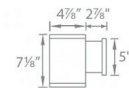

### Specifications

COLOR	N/A
BODY FINISH	Bronze
WATTAGE	11W
DIMMER	Low Voltage Electronic
DIMENSIONS	6.25"W x 9.5"H x 9.15"D
INTEGRATED LED MODULE	1 x LED/11W/120-277V LED

### Technical Information

LAMP LIFE	60000 hours
BEAM ANGLE	6°
COLOR RENDERING	85 CRI
LAMP COLOR	3500K
LUMENS/WATT	11.82
LUMINOUS FLUX	130 lumens

Shown in bronze

DS-W505

DS-W506

CLICK TO VIEW PRODUCT

Notes: