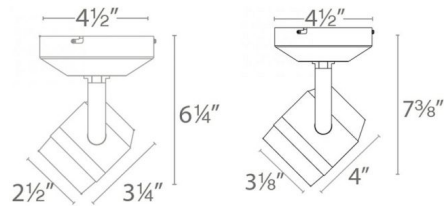

CLICK TO VIEW PRODUCT

Notes: