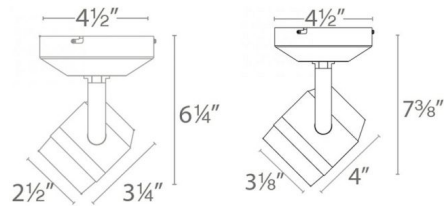

### Description

Paloma 85CRI or 90CRI Flood Beam Monopoint is a museum-quality LED luminaire with high performance optics. 360 degree horizontal rotation and 180 degree vertical aiming. Available in two sizes with a White or Black finish. Integrated 12 degree spot, 24 degree narrow, and 36 degree flood beam LED light source with choice of 2700K, 3000K, 3500K, or 4000K color temperature. Small: 6.3 inch height. Large: 7.4 inch height. UL listed.

### Specifications

COLOR	N/A
BODY FINISH	Black
WATTAGE	23W
DIMMER	Low Voltage Electronic
DIMENSIONS	4"L x 4.5"W x 7.39"H
INTEGRATED LED MODULE	1 x LED/23W/120V LED

### Technical Information

LAMP LIFE	60000 hours
BEAM ANGLE	19°
COLOR RENDERING	90 CRI
LAMP COLOR	2700K
LUMENS/WATT	43.70
LUMINOUS FLUX	1005 lumens

Shown in black

CLICK TO VIEW PRODUCT

Notes: