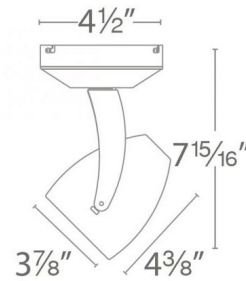

Description

Impulse 820 85CRI or 90CRI Flood Beam Monopoint is made of die-cast aluminum with a Black finish. Can be wall or ceiling mounted. 360 degree horizontal rotation and 180 degree vertical aiming. One 23 watt 120 volt 85CRI or 90CRI, 20 degree spot or 40 degree flood beam LED module is included. Choice of 2700K, 3000K, 3500K, or 4000K color temperature. Dimmable to 10% with low-voltage electronic dimmers. 4.5 inch width x 7.9 inch height x 4.4 inch head length. UL/ETL listed.

Specifications

COLOR	N/A
BODY FINISH	Black
WATTAGE	22W
DIMMER	Low Voltage Electronic
DIMENSIONS	3.88"W x 7.25"H
INTEGRATED LED MODULE	1 x LED/22W/120V LED

Technical Information

LAMP LIFE	60000 hours
BEAM ANGLE	40°
COLOR RENDERING	85 CRI
LAMP COLOR	2700K
LUMENS/WATT	55.00
LUMINOUS FLUX	1210 lumens

Shown in black

CLICK TO VIEW PRODUCT

Notes: