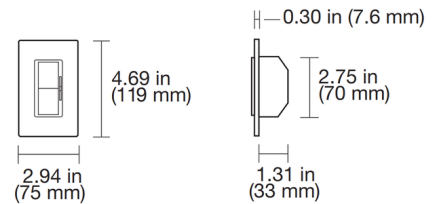

By Lutron

Description

Diva 3-way, 450Wx2, 600VA magnetic low voltage dimmer with nightlight in satin snow. 2.94W X 4.69H X 1.31L.

Shown in satin snow

Specifications

COLOR	N/A
BODY FINISH	Satin Snow
WATTAGE	450W
DIMMER	Low Voltage Magnetic
DIMENSIONS	2.94"W x 4.69"H x 1.31"D
BULB	N/A
COUNTRY OF ORIGIN	United States