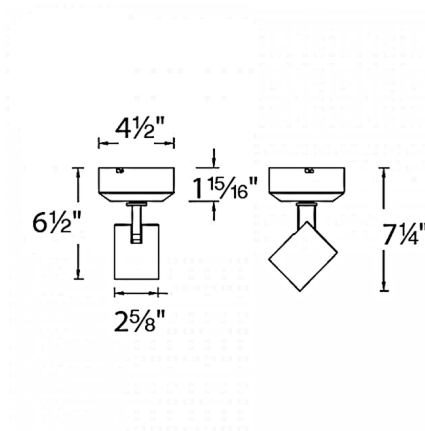

Shown in white