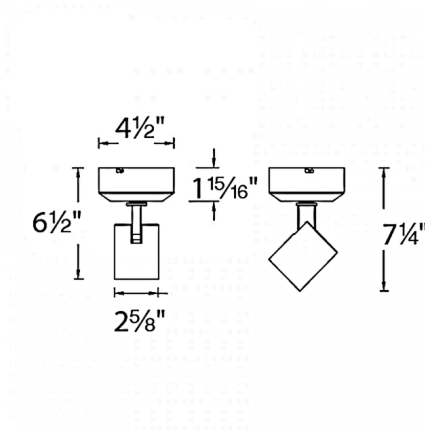

Shown in black