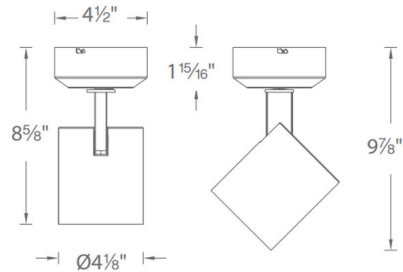

CLICK TO VIEW PRODUCT

Notes: