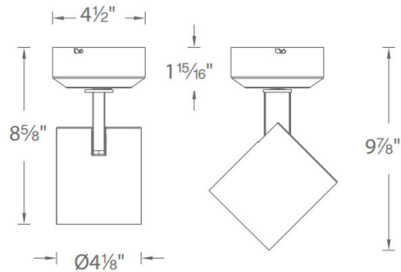

CLICK TO VIEW PRODUCT

Notes: