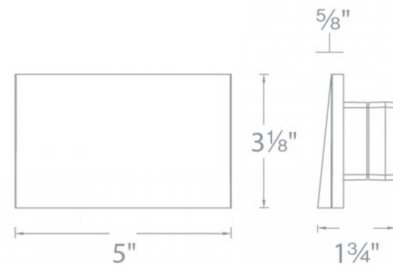

CLICK TO VIEW PRODUCT

Notes: