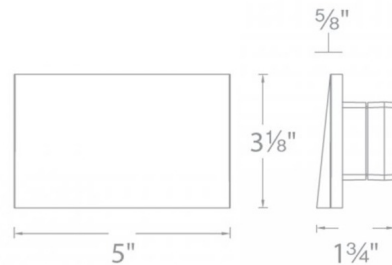

CLICK TO VIEW PRODUCT

Notes: