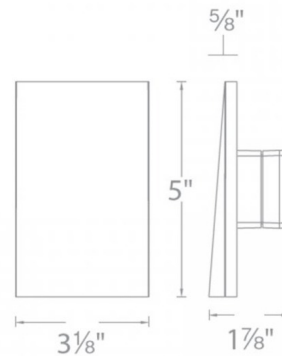

CLICK TO VIEW PRODUCT

Notes: