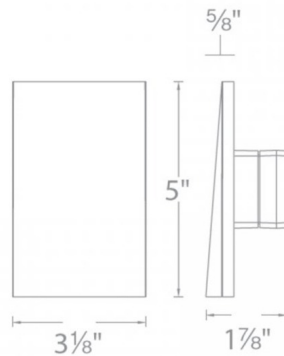

CLICK TO VIEW PRODUCT

Notes: